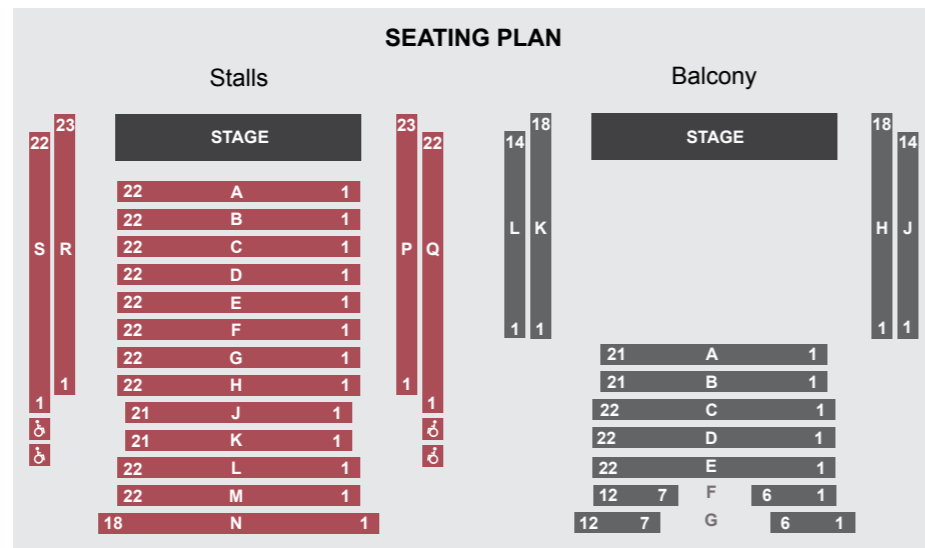

BOX OFFICE INFORMATION

Phone 01242 258002
Online www.bacontheatre.co.uk
Email team@bacontheatre.co.uk
Post The Bacon Theatre
Dean Close School
Shelburne Road
Cheltenham, GL51 6HE

OPENING TIMES
Monday - Friday 9.00 am - 12.00 pm

CONCESSIONS
These apply to over 60s, students, under 18s, registered unemployed and registered disabled patrons. ID may be required.

GROUP DISCOUNTS
10% discount applies to bookings of 10 tickets together. Please call the box office for full details of discounts available.

BOOKING FEE
All advanced bookings are subject to a booking fee: £1 for a single ticket, £2 for two or more tickets. There is no booking fee for films or on-the-door purchases. There are no additional charges for postage or credit card payments.

PAYMENTS
We accept cash, credit/debit cards and cheque payments (payable to Dean Close Services Ltd).

REFUNDS / EXCHANGES
We are not able to refund tickets unless a show is cancelled. We can try to re-sell them for you if an event is sold out.