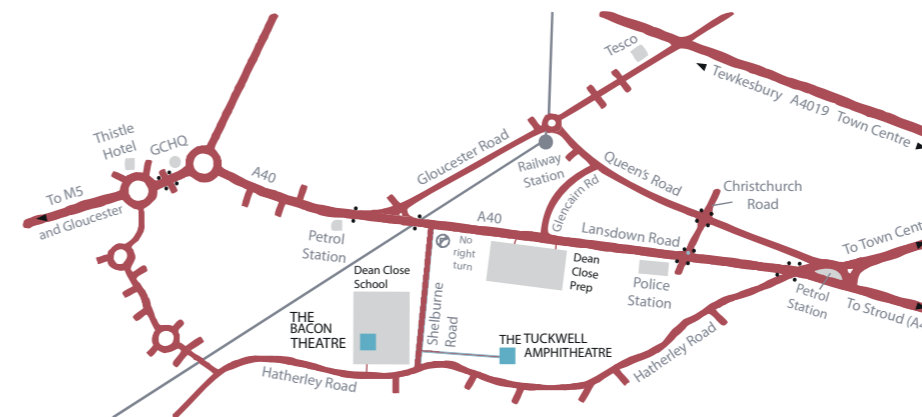

HOW TO FIND US

CAR
The Bacon Theatre is accessed via the Hatherley Road entrance to Dean Close School. Simply follow the brown tourism signs from either end of the Hatherley Rd. For satellite navigation purposes only, enter the postcode **GL51 6EP**. For the Tuckerwell Amphitheatre enter **GL51 6HE**. There is ample free parking on both sites.

TRAIN
Cheltenham Spa railway station is a 15-minute walk away.

BUS
Bus D from Cheltenham stops on Shelburne Road. Buses 97 and 98 from Gloucester stop on Hatherley Road. Bus 94 from Gloucester stops on the Lansdown Road. Local bus information line 08706 082608.

BICYCLE
Cycle parking spaces are available on the top car park.