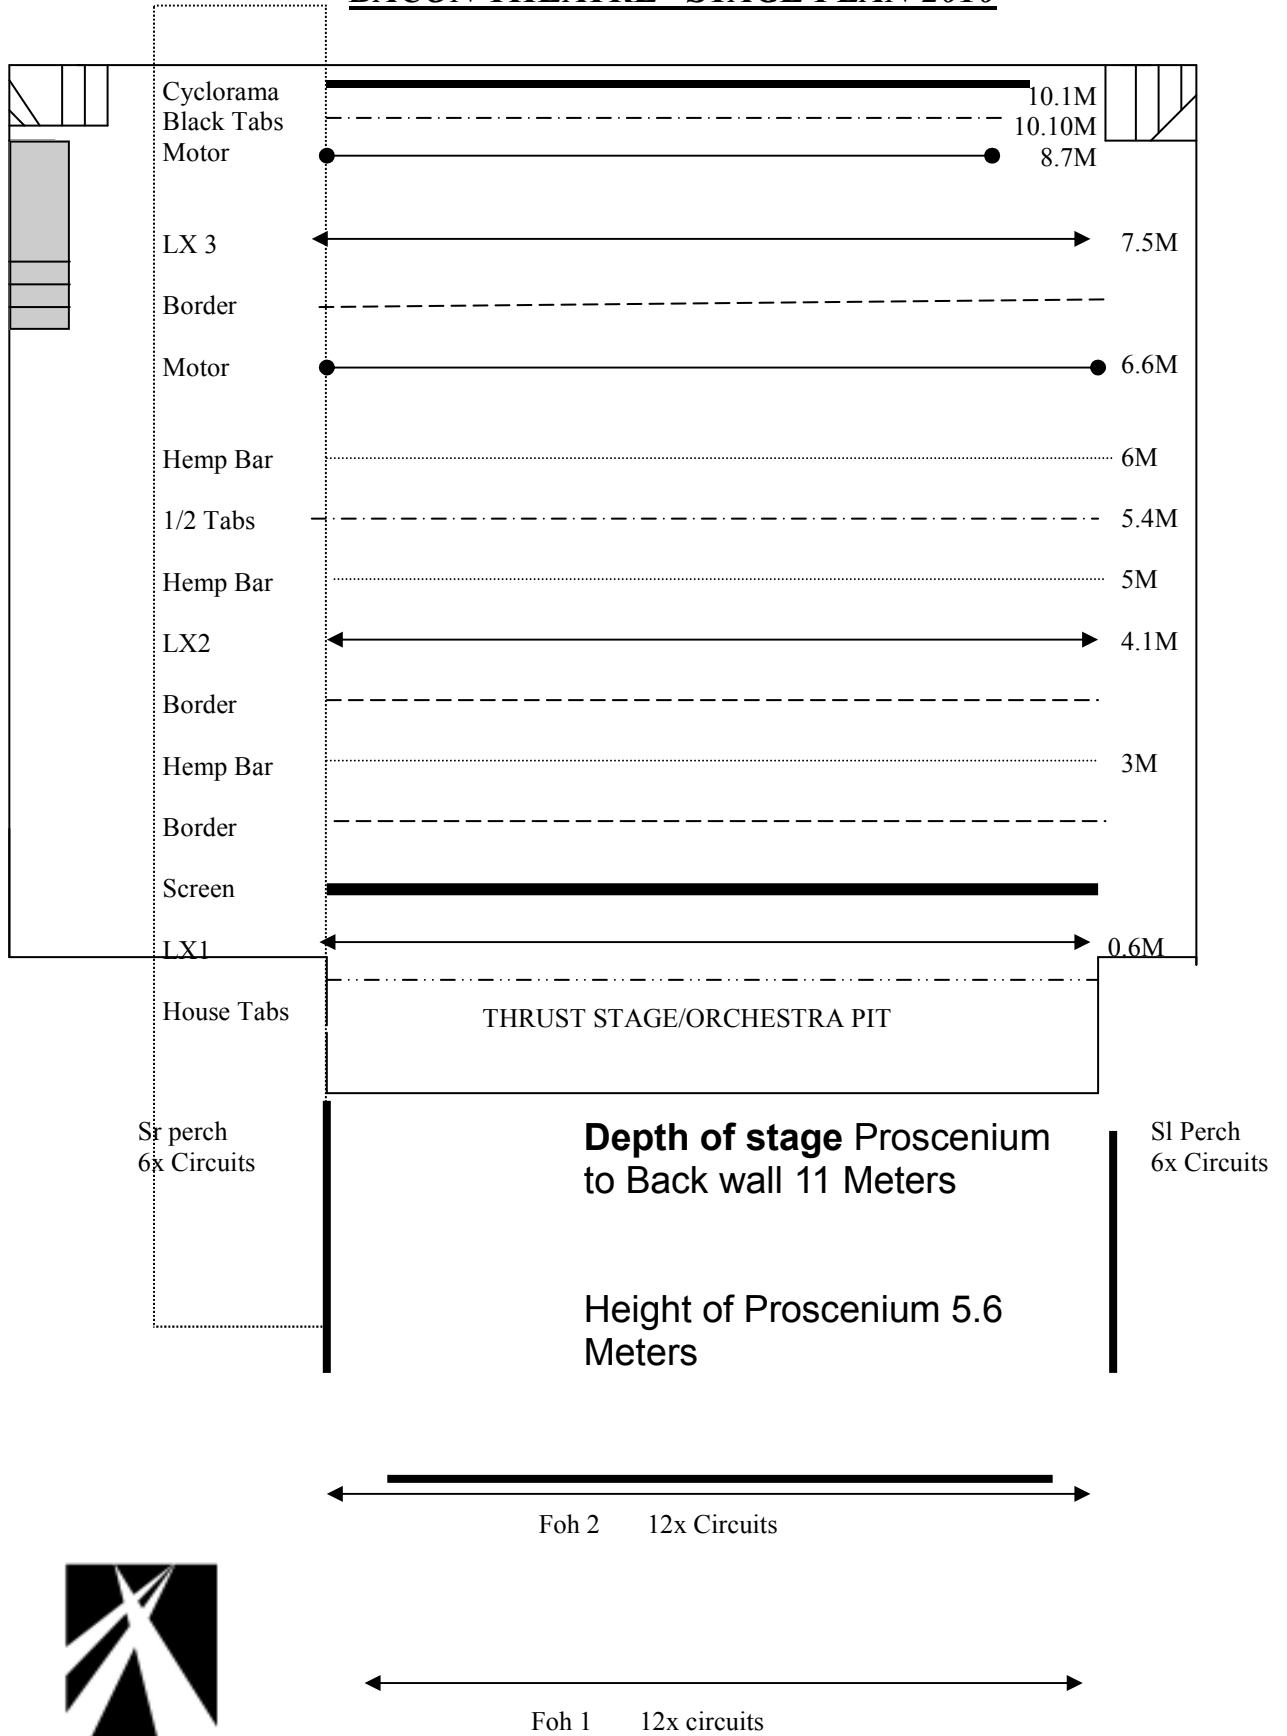

BACON THEATRE – STAGE PLAN 2010

Martin Stewart 28/4/10

NOT TO SCALE